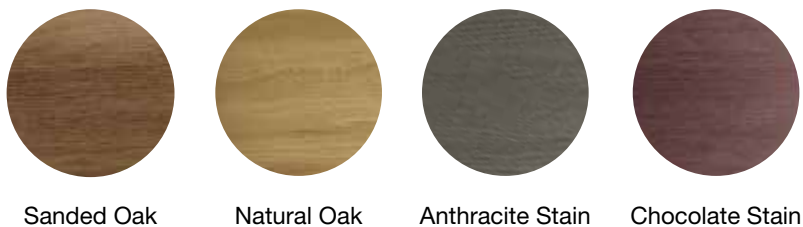

Note:

Albany and Hampton doors available in Ivory Ex. Stock, painted colours above available on request.

Greenwich and Millburn doors available unfinished Ex. Stock, or the 14 colours above are available on request.