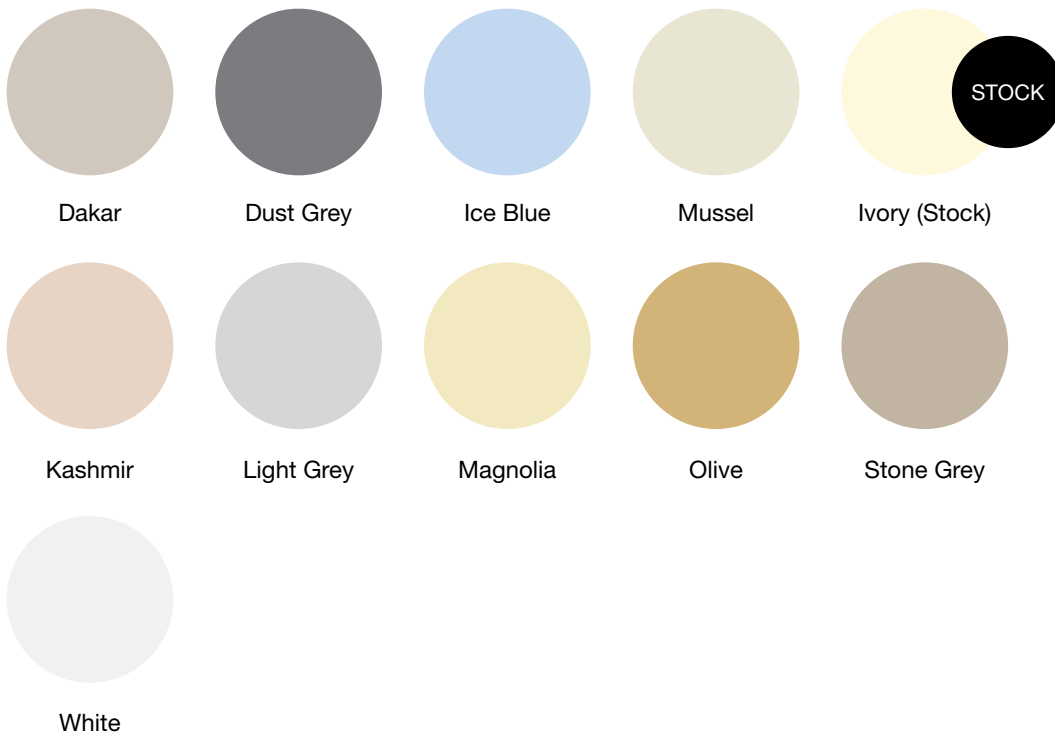

Hampton

A subtly styled raised panel door in Solid Ash with an Ash veneered centre panel. This timeless classic has been brought right up to date with clean sharp lines and a deep grained painted finish in Ivory as standard but with another 10 pastel shades to choose from.

Greenwich

The Greenwich door is superbly crafted in Solid Oak with an Oak veneered centre panel. With more detail than a standard Shaker door the eye is drawn across the sheer flat panel to the bevel edged frame. Illustrated in Natural Oak it is also available sanded or in Anthracite Stain, Chocolate Stain and 11 painted colour finishes.

All 4 ranges can be purchased in any of the 11 painted colour options illustrated below or combinations of them if desired. Greenwich and Millburn are also available Sanded, Natural Oak, Anthracite Stain and Chocolate Stain.

14

Colour Options

Dakar	Mussel
Dust Grey	Olive
Ice Blue	Stone Grey
Ivory	White
Kashmir	Natural Oak
Light Grey	Anthracite Stain
Magnolia	Chocolate Stain

Main Shot –
Kitchen / White painted
Island / Anthracite Stain
Tall bank / Natural Oak